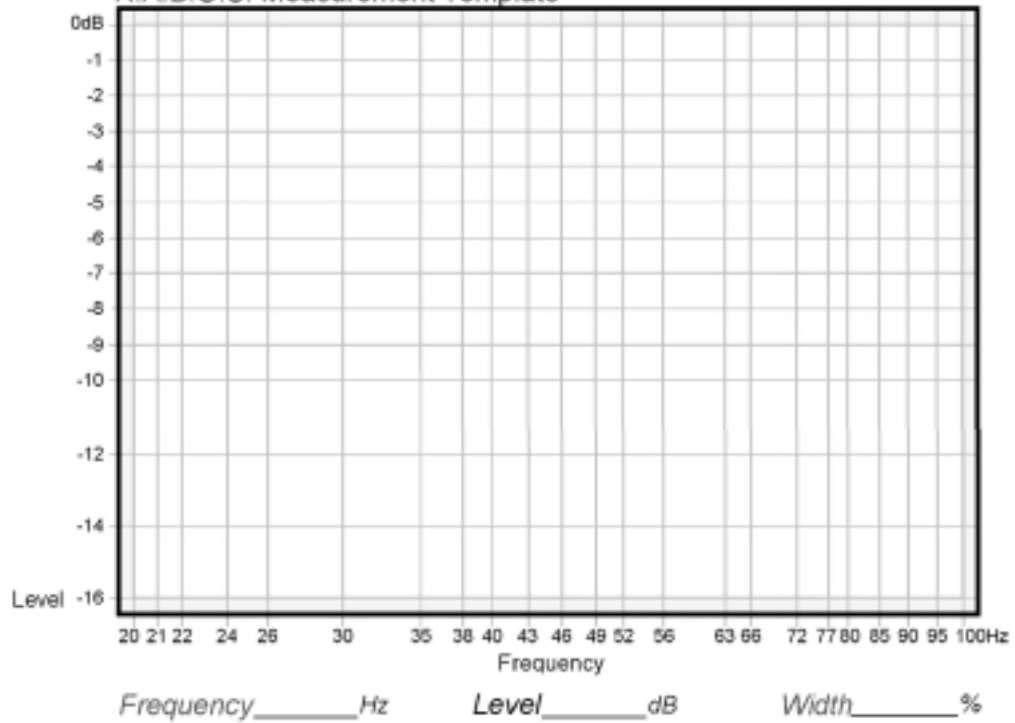

Room
Adaptive
Bass
Optimization
System

 **Infinity**[®]

R . A . B . O . S .[™]

Measurement Templates

R.A.B.O.S. Measurement Template

R.A.B.O.S. Measurement Template

R.A.B.O.S. Measurement Template

R.A.B.O.S. Measurement Template

R.A.B.O.S. Measurement Template

Frequency _____ Hz

Level _____ dB

Width _____ %

R.A.B.O.S. Measurement Template

Frequency _____ Hz

Level _____ dB

Width _____ %