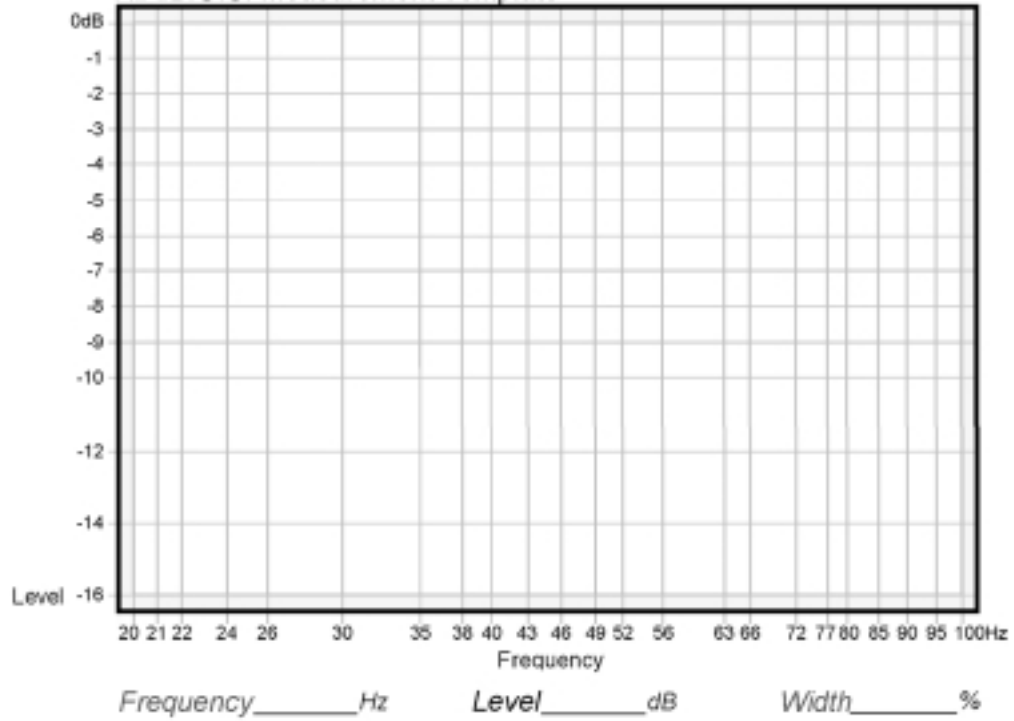

Room
Adaptive
Bass
Optimization
System

 **Infinity**[®]

R . A . B . O . S .[™]

Measurement Templates

R.A.B.O.S. Measurement Template

R.A.B.O.S. Measurement Template

R.A.B.O.S. Measurement Template

R.A.B.O.S. Measurement Template

R.A.B.O.S. Measurement Template

Frequency _____ Hz

Level _____ dB

Width _____ %

R.A.B.O.S. Measurement Template

Frequency _____ Hz

Level _____ dB

Width _____ %