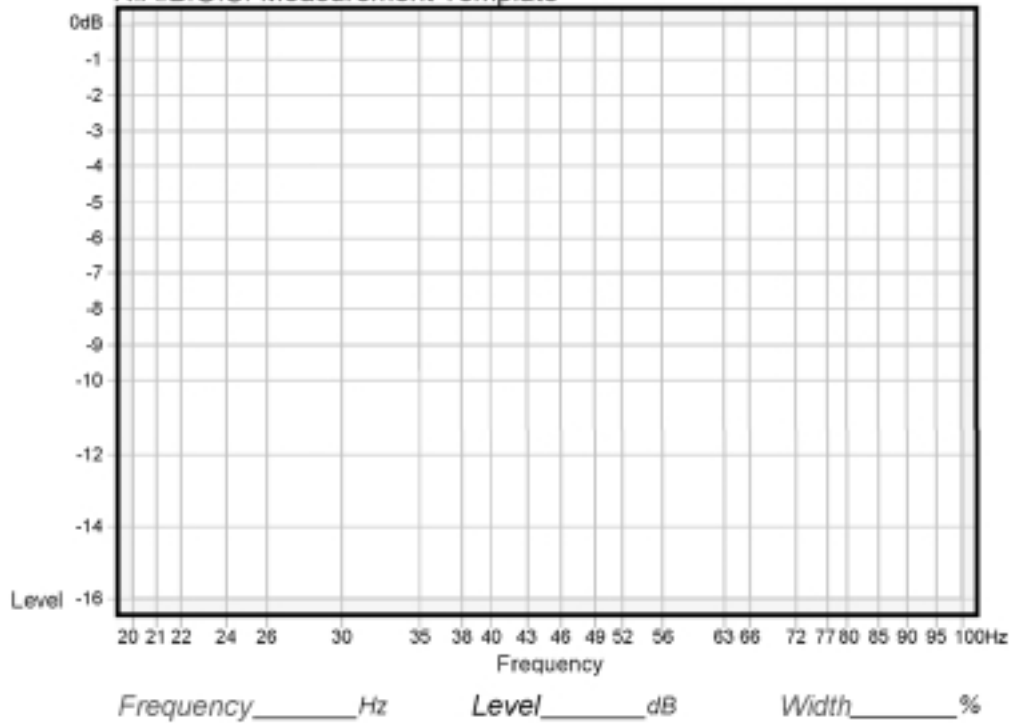

Room
Adaptive
Bass
Optimization
System

 **Infinity**[®]

R . A . B . O . S .[™]

Measurement Templates

R.A.B.O.S. Measurement Template

R.A.B.O.S. Measurement Template

R.A.B.O.S. Measurement Template

R.A.B.O.S. Measurement Template

R.A.B.O.S. Measurement Template

Frequency _____ Hz

Level _____ dB

Width _____ %

R.A.B.O.S. Measurement Template

Frequency _____ Hz

Level _____ dB

Width _____ %