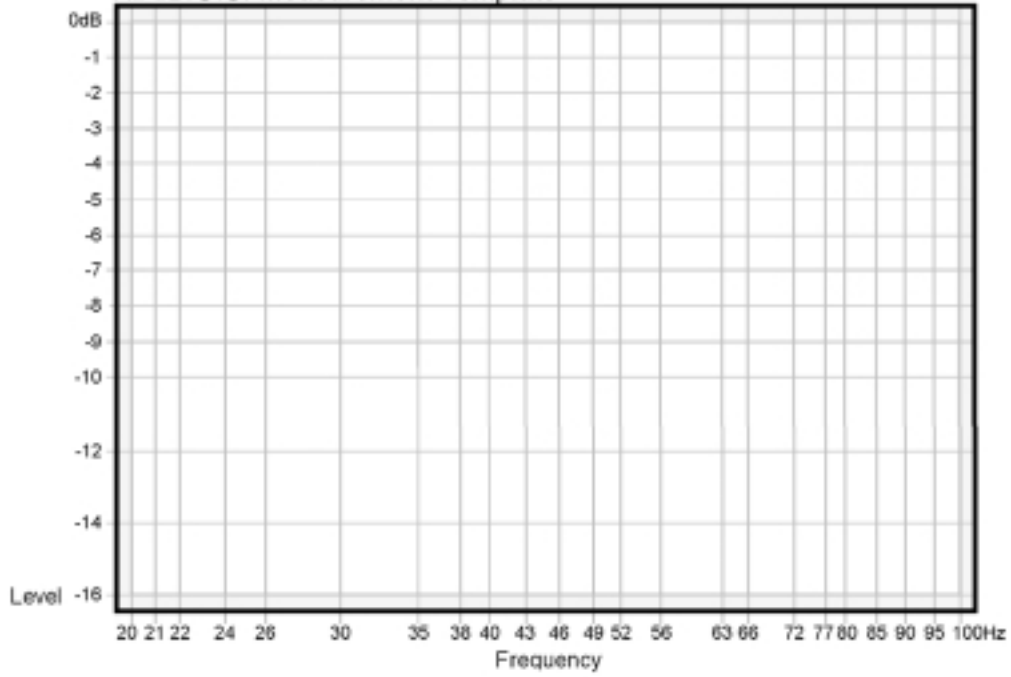

Room
Adaptive
Bass
Optimization
System

 **Infinity**[®]

R . A . B . O . S .[™]

Measurement Templates

R.A.B.O.S. Measurement Template

R.A.B.O.S. Measurement Template

R.A.B.O.S. Measurement Template

R.A.B.O.S. Measurement Template

R.A.B.O.S. Measurement Template

Frequency _____ Hz

Level _____ dB

Width _____ %

R.A.B.O.S. Measurement Template

Frequency _____ Hz

Level _____ dB

Width _____ %