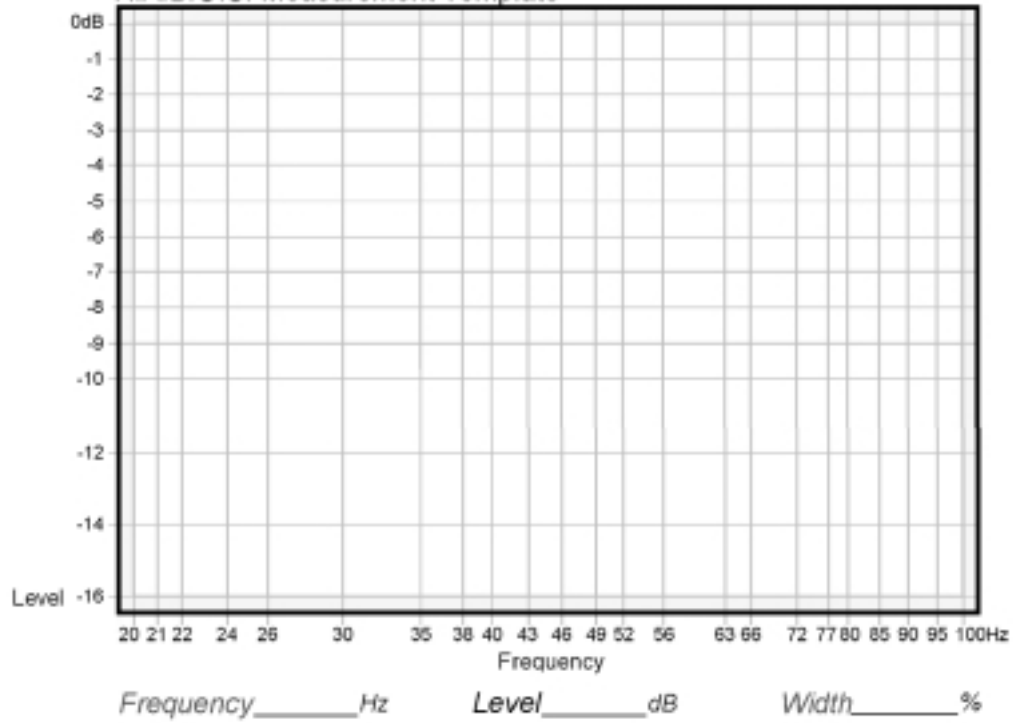

Room
Adaptive
Bass
Optimization
System

 **Infinity**[®]

R . A . B . O . S .[™]

Measurement Templates

R.A.B.O.S. Measurement Template

R.A.B.O.S. Measurement Template

R.A.B.O.S. Measurement Template

R.A.B.O.S. Measurement Template

R.A.B.O.S. Measurement Template

Frequency _____ Hz

Level _____ dB

Width _____ %

R.A.B.O.S. Measurement Template

Frequency _____ Hz

Level _____ dB

Width _____ %