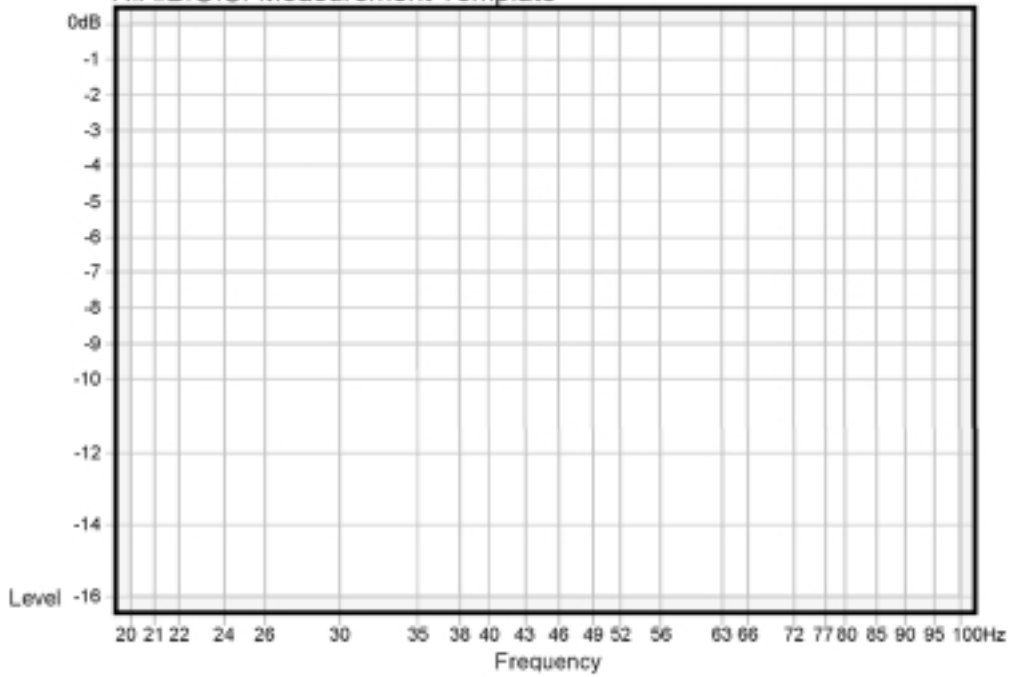

R.A.B.O.S. Measurement Template

Frequency _____ Hz

Level _____ dB

Width _____ %

R.A.B.O.S. Measurement Template

Frequency _____ Hz

Level _____ dB

Width _____ %